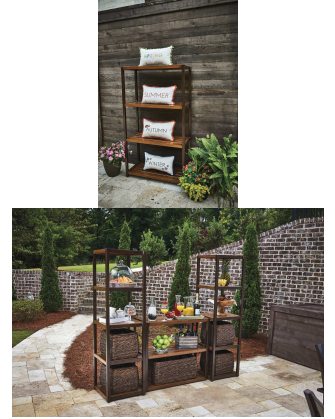

## Peak Season Parsons Four Shelf

SKU: PS-8508300-0135000

**MSRP: \$925.00**

### Peak Season Parsons Four Shelf

This is a versatile shelving unit made from power coated aluminum. It features slat shelf construction perfect for storing items with or without baskets. Meant for the outdoors but so beautiful you will want to use inside. It is a taller version of our regular Parsons shelf, perfect for corner spaces. It is offered in our hand brushed Teak and Period finish. Comes KD with assembly required. Hardware included.

Finish: Teak/Period

Collection Name: Parson Shelves

Material: Aluminum